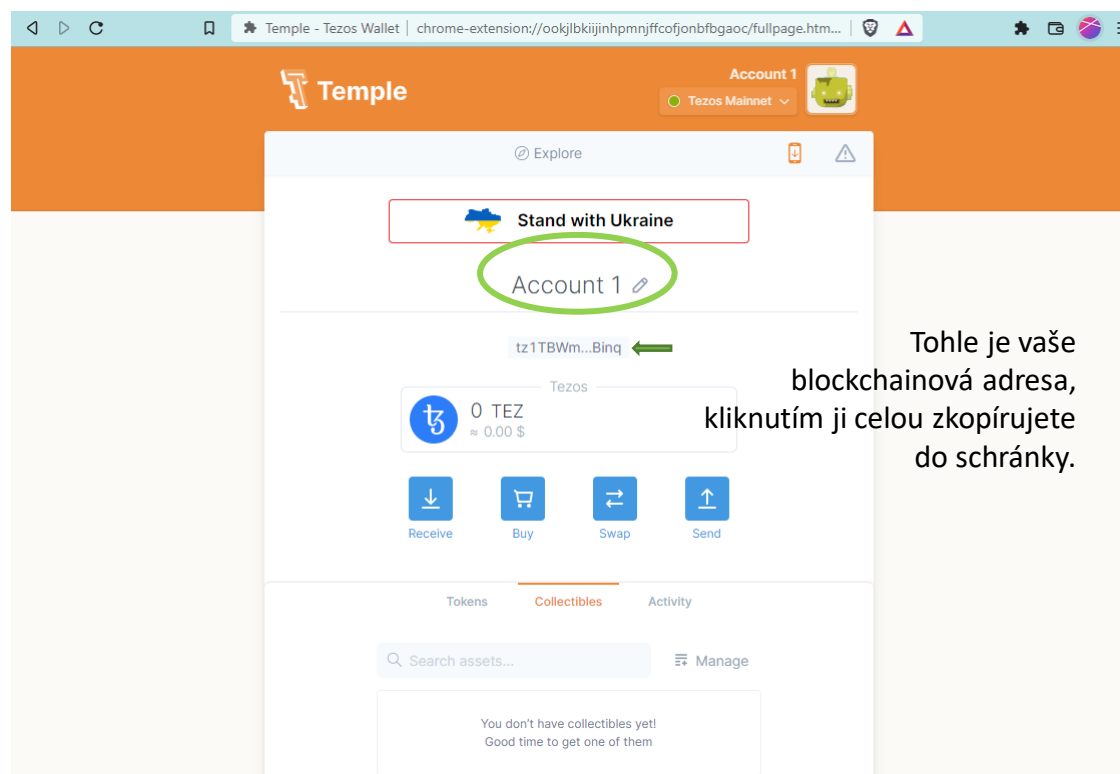

Po založení účtu **můžete zvolit nové pojmenování** namísto Account 1, to je viditelné pouze pro vás. K přístupovým údajům si **uložte i svou adresu**. V tuhle chvíli byste měli mít **bezpečně uložené tyto údaje: seed phrase, heslo, adresu**. Doporučuju si rovnou i poznamenat, na jakém **zařízení a v jakém prohlížeči** máte peněženku nainstalovanou. Až se pustíte do vlastních experimentů, bude se vám to hodit.